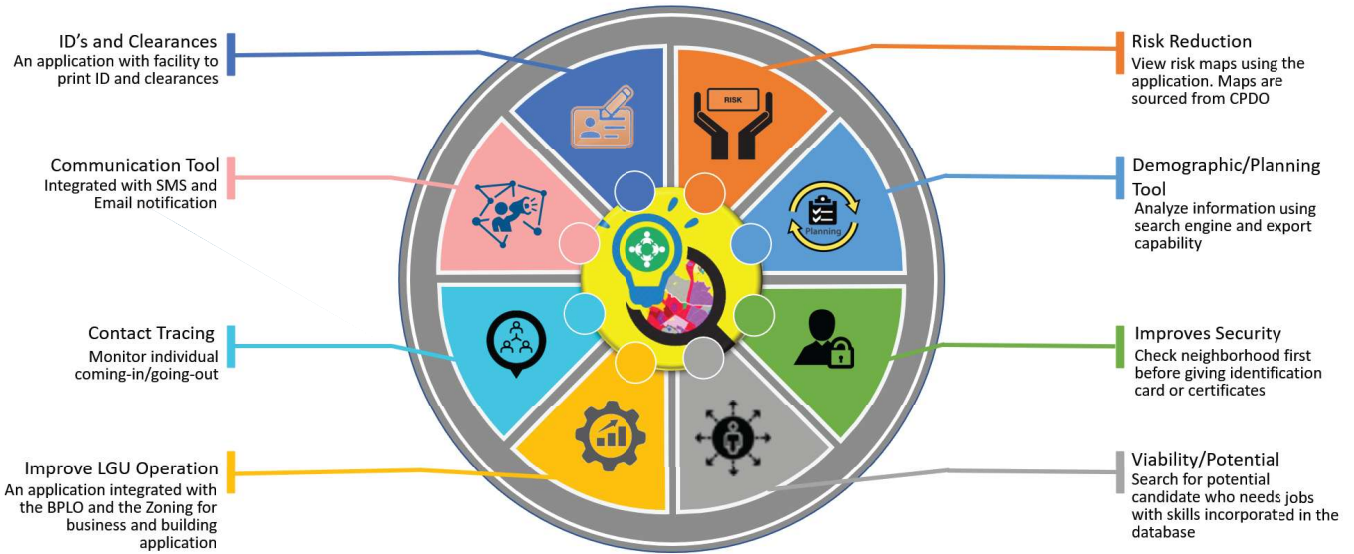

What is iVillage Integrated Barangay System

- Barangay Information**
 - Barangay Names
 - Contact Information
 - Current Barangay
 - Demographics
 - Lupon System
 - Barangay Clearance
 - Barangay Business Permit
 - Barangay ID
- Purok Information**
 - Purok Names
 - Contact Information
 - Current Purok Leader
- Household Information**
 - Household Ownership
 - Facility Information
 - Transportation
 - Economics
 - Appliances
 - Waste Management
 - Risk Management
- Constituent Information**
 - Constituent Name
 - Identification details
 - Economics
 - Health Information
 - Education/Training
 - Welfare
 - Constituent Competencies
 - Laboratory Results

- | FEATURES | MODULES |
|--|---|
| <ul style="list-style-type: none"> Online application for constituent transactions Unlimited fields GIS-based layer maps <ul style="list-style-type: none"> Risk maps Zoning Maps Sito/Purok Boundary Maps Road Map River Map Economic Development Map Chatbox Cloud-based Server Domain Name included SSL SMS/Email Notification | <ul style="list-style-type: none"> Back-Office <ul style="list-style-type: none"> Constituent Management Demographic Analytics Hazard Analysis SMS Sending Export of datasets Search of fields Barangay Clearance Data Entry Online Survey Search by Map Constituent Side <ul style="list-style-type: none"> Complaints Application of Barangay Clearance |