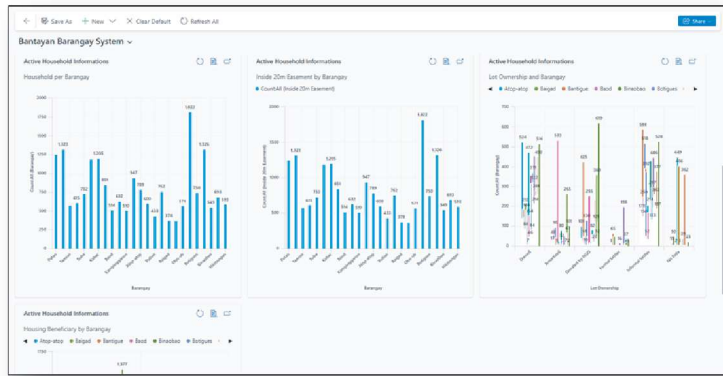

What is iVillage Integrated Barangay System

- Barangay Information**
 - Barangay Names
 - Contact Information
 - Current Barangay
 - Demographics
 - Lupon System
 - Barangay Clearance
 - Barangay Business Permit
 - Barangay ID
- Purok Information**
 - Purok Names
 - Contact Information
 - Current Purok Leader
- Household Information**
 - Household Ownership
 - Facility Information
 - Transportation
 - Economics
 - Appliances
 - Waste Management
 - Risk Management
- Constituent Information**
 - Constituent Name
 - Identification details
 - Economics
 - Health Information
 - Education/Training
 - Welfare
 - Constituent Competencies
 - Laboratory Results

- | FEATURES | MODULES |
|--|---|
| <ul style="list-style-type: none"> Online application for constituent transactions Unlimited fields GIS-based layer maps <ul style="list-style-type: none"> Risk maps Zoning Maps Sito/Purok Boundary Maps Road Map River Map Economic Development Map Chatbox Cloud-based Server Domain Name included SSL SMS/Email Notification | <ul style="list-style-type: none"> Back-Office <ul style="list-style-type: none"> Constituent Management Demographic Analytics Hazard Analysis SMS Sending Export of datasets Search of fields Barangay Clearance Data Entry Online Survey Search by Map Constituent Side <ul style="list-style-type: none"> Complaints Application of Barangay Clearance |