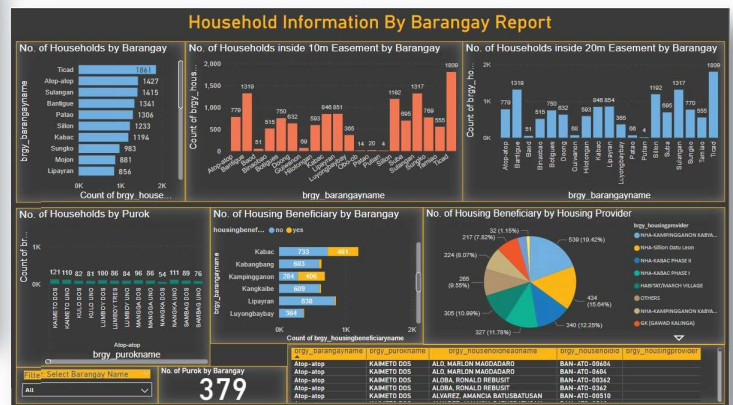

What is iVillage Integrated Barangay System

- Barangay Information**
 - Barangay Names
 - Contact Information
 - Current Barangay
 - Demographics
 - Lupon System
 - Barangay Clearance
 - Barangay Business Permit
 - Barangay ID
- Purok Information**
 - Purok Names
 - Contact Information
 - Current Purok Leader
- Household Information**
 - Household Ownership
 - Facility Information
 - Transportation
 - Economics
 - Appliances
 - Waste Management
 - Risk Management
- Constituent Information**
 - Constituent Name
 - Identification details
 - Economics
 - Health Information
 - Education/Training
 - Welfare
 - Constituent Competencies
 - Laboratory Results

- | FEATURES | MODULES |
|--|---|
| <ul style="list-style-type: none"> Online application for constituent transactions Unlimited fields GIS-based layer maps <ul style="list-style-type: none"> Risk maps Zoning Maps Sito/Purok Boundary Maps Road Map River Map Economic Development Map Chatbox Cloud-based Server Domain Name included SSL SMS/Email Notification | <ul style="list-style-type: none"> Back-Office <ul style="list-style-type: none"> Constituent Management Demographic Analytics Hazard Analysis SMS Sending Export of datasets Search of fields Barangay Clearance Data Entry Online Survey Search by Map Constituent Side <ul style="list-style-type: none"> Complaints Application of Barangay Clearance |